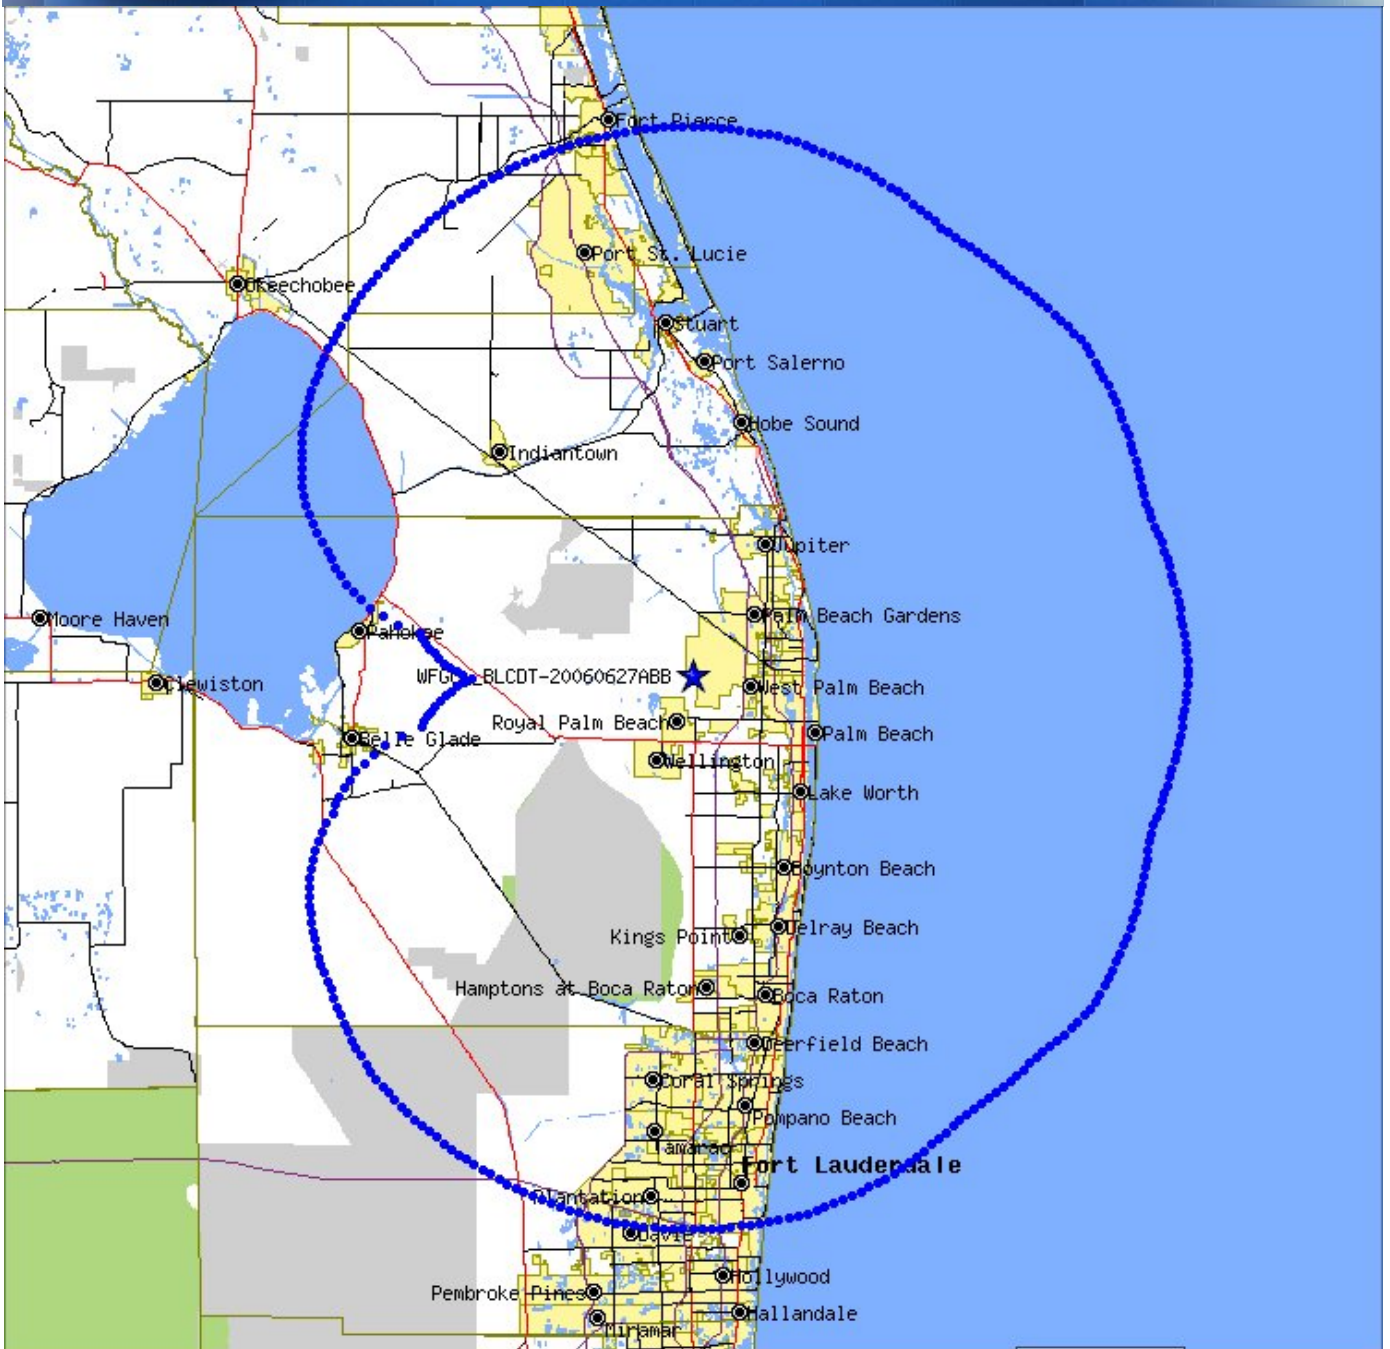

## Broadcasting & Cable Penetration Report

Source: Nielsen Media Research – 2013-2014

DMA	CTN Station & Location	% Over the Air	% Wired Cable	% Alternative Delivery System
38	<b>WFGC</b> West Palm Beach – Fort Pierce	3.1	74.3	23.3

# Predicted Coverage Contours

Christian Television Network